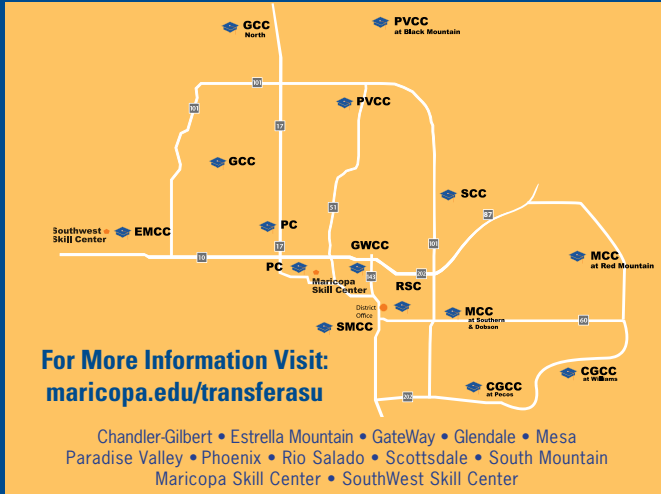

MARICOPA  
COMMUNITY  
COLLEGES®

THE COLLEGE OF YOU.

For More Information Visit:  
[maricopa.edu/transferasu](http://maricopa.edu/transferasu)

Chandler-Gilbert • Estrella Mountain • GateWay • Glendale • Mesa  
Paradise Valley • Phoenix • Rio Salado • Scottsdale • South Mountain  
Maricopa Skill Center • SouthWest Skill Center

Flexible Schedules

▶ The Maricopa Community Colleges have colleges located in your neighborhood.

# Maricopa Community Colleges Your Pathway to ASU

Get your Associate's  
Degree first at a Maricopa  
Community College

then...

Complete your  
Bachelor's  
Degree at ASU

The Maricopa – ASU Pathways Program (MAPP) Makes Transferring Easy.  
Talk to a Maricopa Community College Advisor Today!

ARIZONA STATE  
UNIVERSITY

For detailed information  
about MAPPs, please visit:  
[maricopa.edu/transferasu](http://maricopa.edu/transferasu)