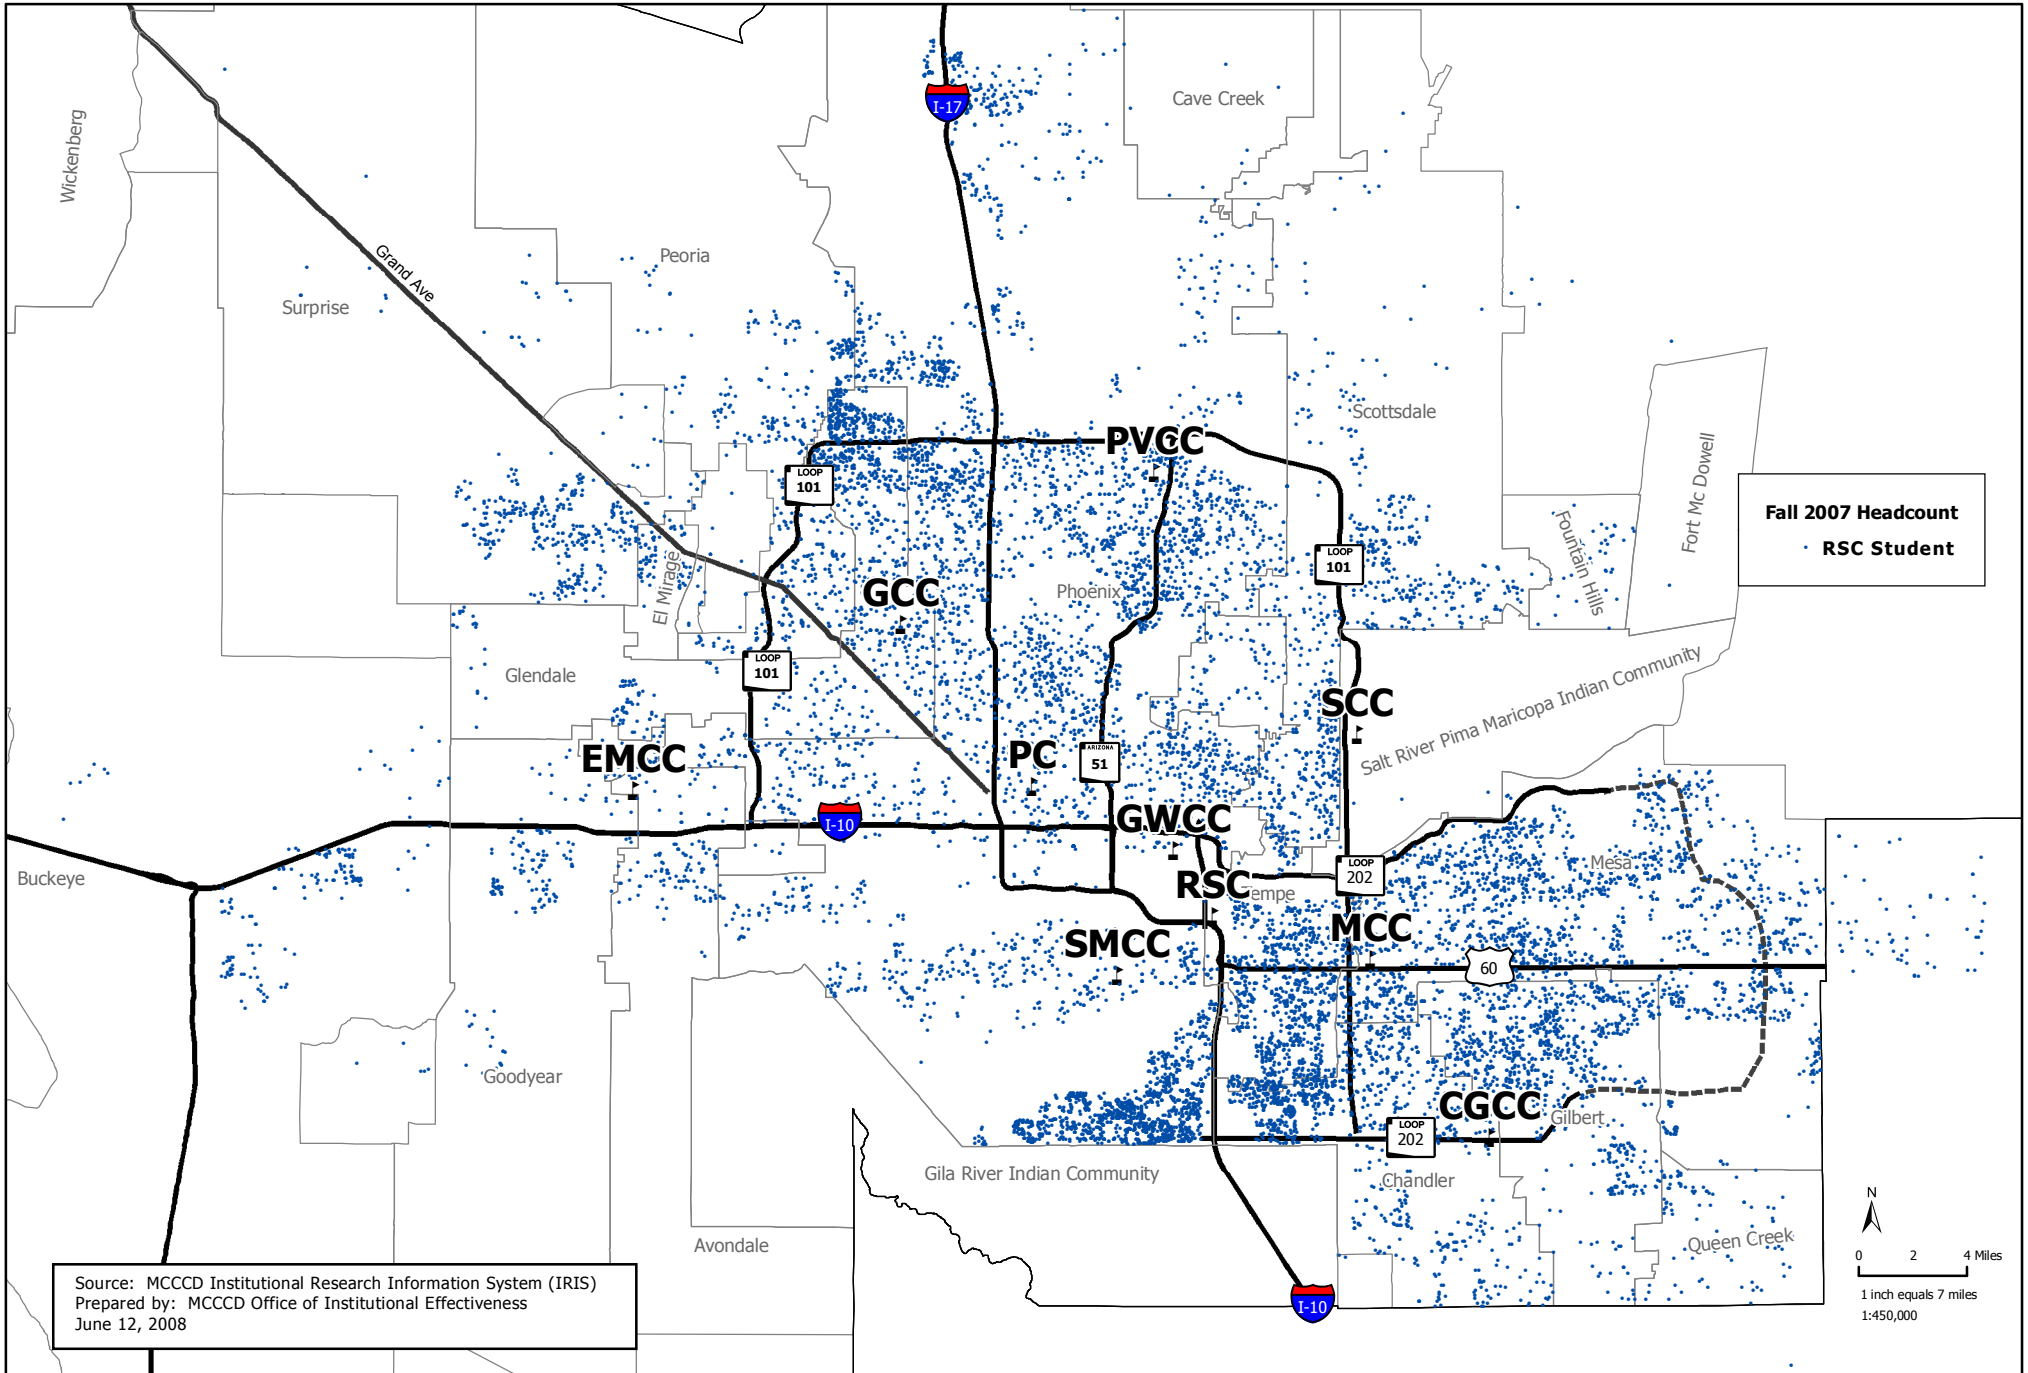

# Rio Salado College Fall 2007 Headcount

Source: MCCCDC Institutional Research Information System (IRIS)  
Prepared by: MCCCDC Office of Institutional Effectiveness  
June 12, 2008

0 2 4 Miles  
1 inch equals 7 miles  
1:450,000