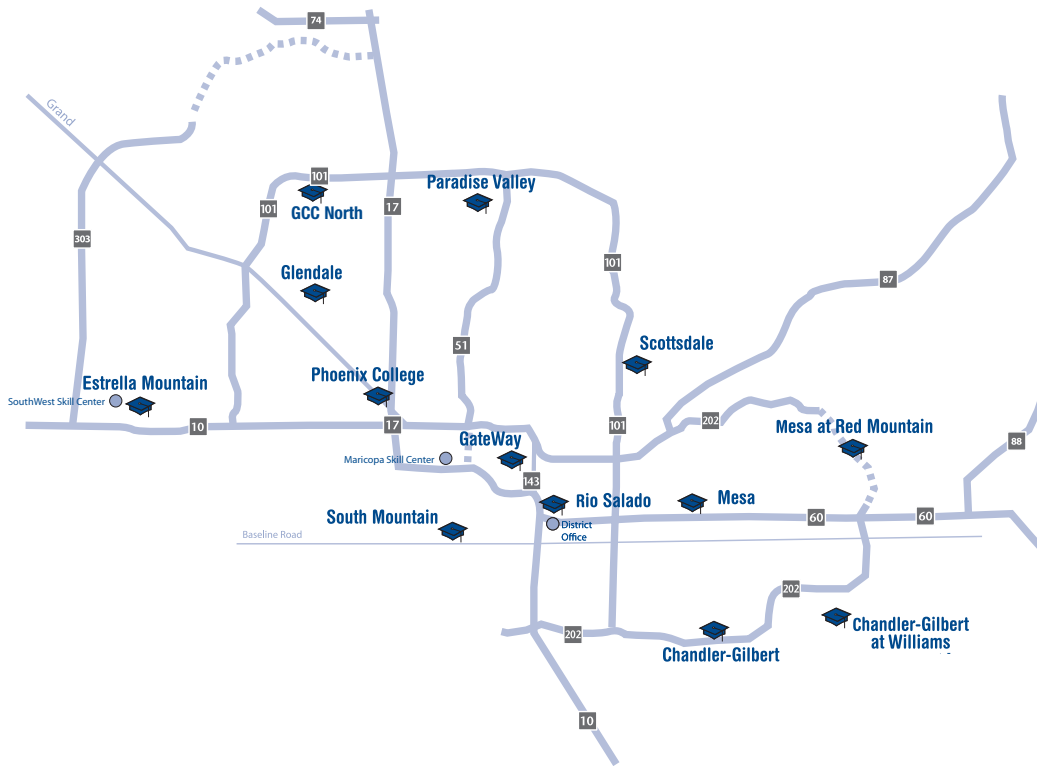

The Information You Need to Put Your Skills to Work!

For assistance, please contact one of our career planning representatives:

Chandler-Gilbert Community College	Mary Frederick	480.857.5211	career.advisor@cgcmail.maricopa.edu	2626 E. Pecos Rd.	Chandler, AZ 85225.2499	www.cgc.maricopa.edu
Estrella Mountain Community College	Linda Scott	623.935.8926	linda.scott@estrellamountain.edu	3000 N. Dysart Rd.	Avondale, AZ 85323.1000	www.estrellamountain.edu
GateWay Community College	Ellen Gergely	602.286.8154	ellen.gergely@gwmail.maricopa.edu	108 N. 40th St.	Phoenix, AZ 85034.1795	www.gatewaycc.edu
Glendale Community College	Scott Schulz	623.845.3286	scott.schulz@gcmail.maricopa.edu	6000 W. Olive Ave.	Glendale, AZ 85302.3090	www.gc.maricopa.edu
Maricopa Skill Center	Daniel Adonis	602.238.4315	daniel.adonis@gwmail.maricopa.edu	1245 E. Buckeye Rd.	Phoenix, AZ 85034.4101	www.maricopaskillcenter.com
Mesa Community College	Jackie Gill	480.461.7592	jackie.gill@mcmail.maricopa.edu	1833 West Southern Ave.	Mesa, AZ 85202.4866	www.mc.maricopa.edu
Paradise Valley Community College	Norma Chandler	602.787.7073	norma.chandler@pvmail.maricopa.edu	18401 N. 32nd St.	Phoenix, AZ 85032.1200	www.pvc.maricopa.edu
Phoenix College	Rene Delgado	602.285.7422	rene.delgado@pcmail.maricopa.edu	1202 W. Thomas Rd.	Phoenix, AZ 85013.4234	www.pc.maricopa.edu
Rio Salado College	Jacque Beale	480.517.8481	jacque.beale@riomail.maricopa.edu	2323 W. 14th St.	Tempe, AZ 85281.6950	www.riosalado.edu
Scottsdale Community College	Cyndi DeBoer	480.423.6523	cyndi.deboer@scemail.maricopa.edu	9000 E. Chaparral Rd.	Scottsdale, AZ 85256.2626	www.scottsdalecc.edu
South Mountain Community College	Suzanne Hipps	602.243.8153	suzanne.hipps@smcmail.maricopa.edu	7050 S. 24th St.	Phoenix, AZ 85042.5806	www.southmountaincc.edu
SouthWest Skill Center	Steve Villa	623.535.2762	steve.villa@estrellamountain.edu	3000 N. Dysart Rd.	Avondale, AZ 85323.1000	www.estrellamountain.edu/swsc